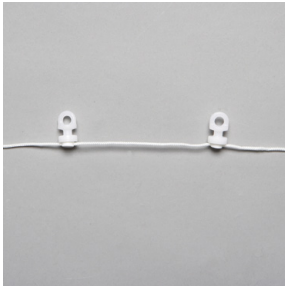

## ATTACHMENTS

Stopper with screw

Glider on string with 10 pcs.

Twist stopper

Glider on cord

Other attachments: On request.

## SPECIFICATIONS

RAIL	Extruded aluminium.
DIMENSIONS	Width 14 mm, height 10 mm.
SYSTEM COLOUR	Standard RAL 9010 or silver. RAL special colour is available on request.
MAXIMUM WIDTH	6 metres (depending on fabric weight).
EXTENSION	Not suitable.
CURTAIN WEIGHT	Lightweight.
MIN. BENDING RADIUS	12 cm.
MOUNTING	Ceiling: Securely mount using the holes in the rail.