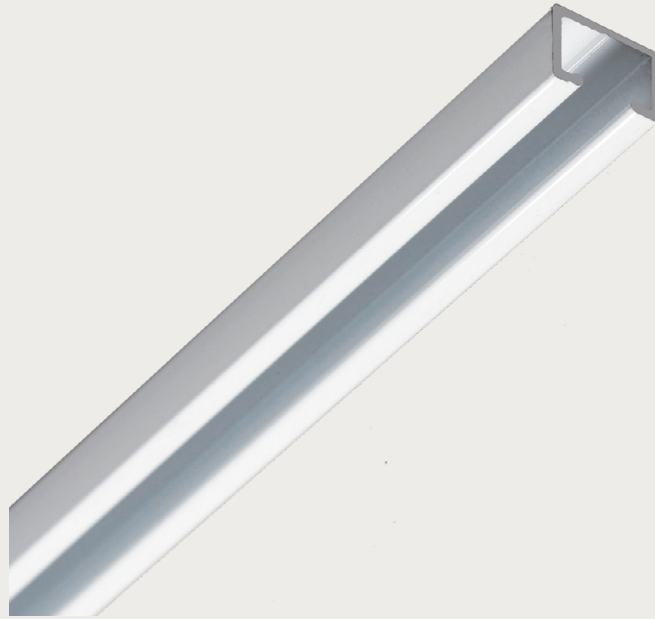

# PROFILE 1410

*Fischer*<sup>®</sup>

## ATTACHMENTS

Stopper with screw

Glider on string with 10 pcs.

Twist stopper

Glider on cord

Other attachments: On request.

## SPECIFICATIONS

RAIL	Extruded aluminium.
DIMENSIONS	Width 14 mm, height 10 mm.
SYSTEM COLOUR	Standard RAL 9010 or silver. RAL special colour is available on request.
MAXIMUM WIDTH	6 metres (depending on fabric weight).
EXTENSION	Not suitable.
CURTAIN WEIGHT	Lightweight.
MIN. BENDING RADIUS	12 cm.
MOUNTING	Ceiling: Securely mount using the holes in the rail.