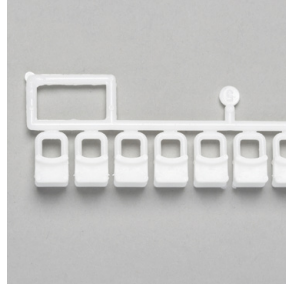

# PROFILE 1410

*Fischer*<sup>®</sup>

## ATTACHMENTS

Stopper with screw

Glider on string with 10 pcs.

Twist stopper

Glider on cord

Other attachments: On request.

## SPECIFICATIONS

RAIL	Extruded aluminium.
DIMENSIONS	Width 14 mm, height 10 mm.
SYSTEM COLOUR	Standard RAL 9010 or silver. RAL special colour is available on request.
MAXIMUM WIDTH	6 metres (depending on fabric weight).
EXTENSION	Not suitable.
CURTAIN WEIGHT	Lightweight.
MIN. BENDING RADIUS	12 cm.
MOUNTING	Ceiling: Securely mount using the holes in the rail.