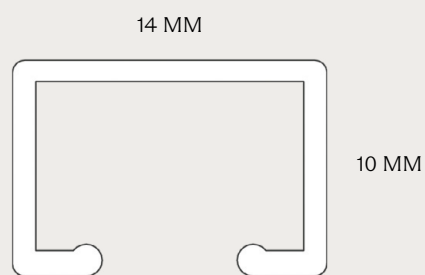

# PROFILE 1410

*Fischer*<sup>®</sup>

## SPECIFICATIONS

RAIL	Extruded aluminium.
DIMENSIONS	Width 14 mm, height 10 mm.
SYSTEM COLOUR	Standard RAL 9010 or silver. RAL special colour is available on request.
MAXIMUM WIDTH	6 metres (depending on fabric weight).
EXTENSION	Not suitable.
CURTAIN WEIGHT	Lightweight.
MIN. BENDING RADIUS	12 cm.
MOUNTING	Ceiling: Securely mount using the holes in the rail.