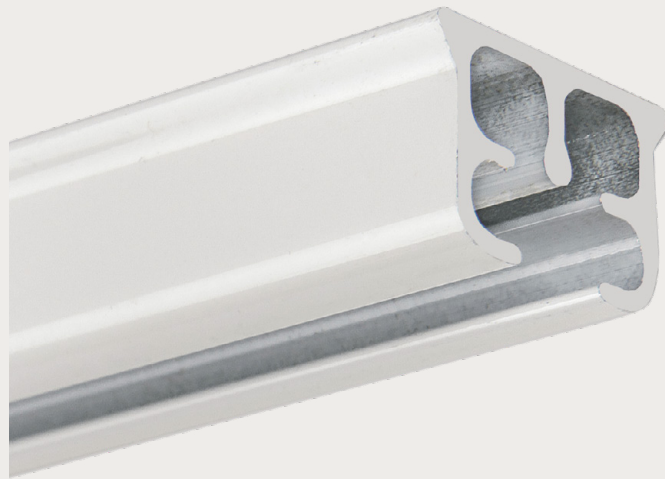

# PROFILE 2014

20 MM

14 MM

*Fischer*<sup>®</sup>

## ATTACHMENTS

End piece

Cord lock

Master carrier arm

Master carrier

Cord 3,5 mm

Other attachments: On request

## MOUNTING

Bracket for wall mounting  
X= 3,5,7,9,12,14,16,20 cm

## SPECIFICATIONS

RAIL	Extruded aluminium.
DIMENSIONS	Width 20 mm, height 14 mm.
SYSTEM COLOUR	Standard RAL 9010. RAL special colour is available on request.
MAXIMUM WIDTH	6 metres (depending on fabric weight).
EXTENSION	With connecting joint.
CURTAIN WEIGHT	Light to medium-heavy.
OPERATION	Cord operation.