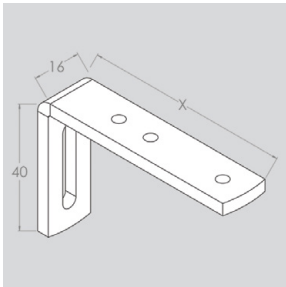

## ATTACHMENTS

End piece

Cord lock

Master carrier arm

Master carrier

Cord 3,5 mm

Other attachments: On request

## MOUNTING

Bracket for wall mounting  
X= 3,5,7,9,12,14,16,20 cm

## SPECIFICATIONS

RAIL	Extruded aluminium.
DIMENSIONS	Width 20 mm, height 14 mm.
SYSTEM COLOUR	Standard RAL 9010. RAL special colour is available on request.
MAXIMUM WIDTH	6 metres (depending on fabric weight).
EXTENSION	With connecting joint.
CURTAIN WEIGHT	Light to medium-heavy.
OPERATION	Cord operation.