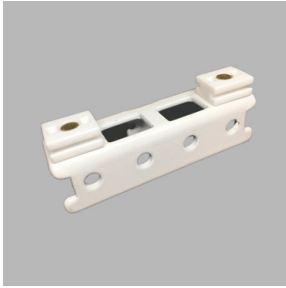

# PROFILE 2014

20 MM

14 MM

*Fischer*<sup>®</sup>

## ATTACHMENTS

End piece

Cord lock

Master carrier arm

Master carrier

Cord 3,5 mm

Other attachments: On request

## MOUNTING

Bracket for wall mounting  
X= 3,5,7,9,12,14,16,20 cm

## SPECIFICATIONS

RAIL	Extruded aluminium.
DIMENSIONS	Width 20 mm, height 14 mm.
SYSTEM COLOUR	Standard RAL 9010. RAL special colour is available on request.
MAXIMUM WIDTH	6 metres (depending on fabric weight).
EXTENSION	With connecting joint.
CURTAIN WEIGHT	Light to medium-heavy.
OPERATION	Cord operation.