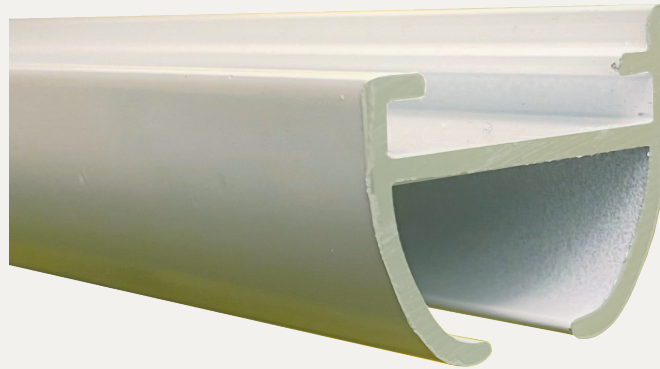

PROFILE 2218

Fischer[®]

ATTACHMENTS

Glider on string with 10 pcs.

Twist stopper

Glider on cord

End cap

Bracket

SPECIFIKATIONER

RAIL	Extruded aluminium.
DIMENSIONS	Width 22 mm, height 18 mm.
SYSTEM COLOUR	Standard white RAL 9016 or black RAL 9005.
MAXIMUM WIDTH	6 metres (depending on fabric weight).
EXTENSION	Not suitable.
CURTAIN WEIGHT	Lightweight.
MIN. BENDING RADIUS	Cannot be bent or curved.