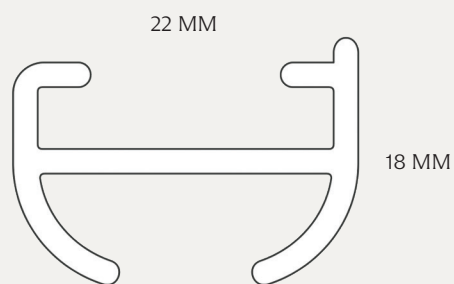

PROFILE 2218

Fischer[®]

ATTACHMENTS

Glider on string with 10 pcs.

Twist stopper

Glider on cord

End cap

Bracket

SPECIFIKATIONER

RAIL	Extruded aluminium.
DIMENSIONS	Width 22 mm, height 18 mm.
SYSTEM COLOUR	Standard white RAL 9016 or black RAL 9005.
MAXIMUM WIDTH	6 metres (depending on fabric weight).
EXTENSION	Not suitable.
CURTAIN WEIGHT	Lightweight.
MIN. BENDING RADIUS	Cannot be bent or curved.