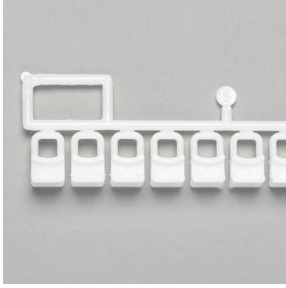

PROFILE 2218

Fischer[®]

ATTACHMENTS

Glider on string with 10 pcs.

Twist stopper

Glider on cord

End cap

Bracket

SPECIFIKATIONER

RAIL	Extruded aluminium.
DIMENSIONS	Width 22 mm, height 18 mm.
SYSTEM COLOUR	Standard white RAL 9016 or black RAL 9005.
MAXIMUM WIDTH	6 metres (depending on fabric weight).
EXTENSION	Not suitable.
CURTAIN WEIGHT	Lightweight.
MIN. BENDING RADIUS	Cannot be bent or curved.