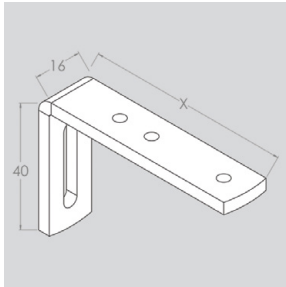

PROFILE 825

8 MM

25 MM

Fischer[®]

ATTACHMENTS

Ceiling bracket

L bracket for wall mounting

Plastic wall bracket

End cap

Glider

Other attachments: On request.

MOUNTING

Plastic wall bracket 3 cm

Plastic wall bracket 5 cm

Wall mounting bracket
X= 3,5,7,9,12,14,16,20 cm

SPECIFICATIONS

RAIL	Extruded aluminium.
DIMENSIONS	Width 8 mm, height 25 mm.
SYSTEM COLOUR	Standard RAL 9010, RAL 9005, or silver. RAL special colour is available on request.
MAXIMUM WIDTH	6 metres (depending on fabric weight).
EXTENSION	Not suitable.
CURTAIN WEIGHT	Light to medium-heavy.
MIN. BENDING RADIUS	12 cm.