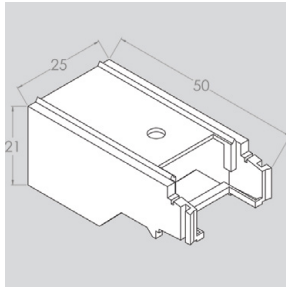

PROFILE 825

8 MM

25 MM

Fischer[®]

ATTACHMENTS

Ceiling bracket

L bracket for wall mounting

Plastic wall bracket

End cap

Glider

Other attachments: On request.

MOUNTING

Plastic wall bracket 3 cm

Plastic wall bracket 5 cm

Wall mounting bracket
X= 3,5,7,9,12,14,16,20 cm

SPECIFICATIONS

RAIL	Extruded aluminium.
DIMENSIONS	Width 8 mm, height 25 mm.
SYSTEM COLOUR	Standard RAL 9010, RAL 9005, or silver. RAL special colour is available on request.
MAXIMUM WIDTH	6 metres (depending on fabric weight).
EXTENSION	Not suitable.
CURTAIN WEIGHT	Light to medium-heavy.
MIN. BENDING RADIUS	12 cm.