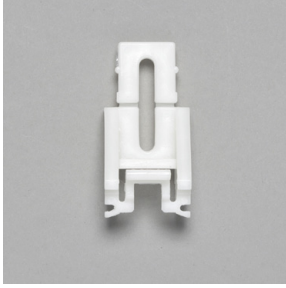

PROFILE 825

8 MM

25 MM

Fischer[®]

ATTACHMENTS

Ceiling bracket

L bracket for wall mounting

Plastic wall bracket

End cap

Glider

Other attachments: On request.

MOUNTING

Plastic wall bracket 3 cm

Plastic wall bracket 5 cm

Wall mounting bracket
X= 3,5,7,9,12,14,16,20 cm

SPECIFICATIONS

RAIL	Extruded aluminium.
DIMENSIONS	Width 8 mm, height 25 mm.
SYSTEM COLOUR	Standard RAL 9010, RAL 9005, or silver. RAL special colour is available on request.
MAXIMUM WIDTH	6 metres (depending on fabric weight).
EXTENSION	Not suitable.
CURTAIN WEIGHT	Light to medium-heavy.
MIN. BENDING RADIUS	12 cm.