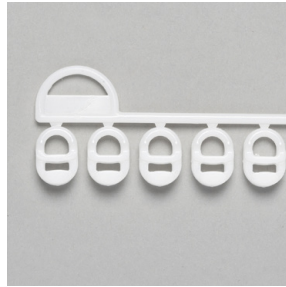

PROFILE 825

8 MM

25 MM

Fischer[®]

ATTACHMENTS

Ceiling bracket

L bracket for wall mounting

Plastic wall bracket

End cap

Glider

Other attachments: On request.

MOUNTING

Plastic wall bracket 3 cm

Plastic wall bracket 5 cm

Wall mounting bracket
X= 3,5,7,9,12,14,16,20 cm

SPECIFICATIONS

RAIL	Extruded aluminium.
DIMENSIONS	Width 8 mm, height 25 mm.
SYSTEM COLOUR	Standard RAL 9010, RAL 9005, or silver. RAL special colour is available on request.
MAXIMUM WIDTH	6 metres (depending on fabric weight).
EXTENSION	Not suitable.
CURTAIN WEIGHT	Light to medium-heavy.
MIN. BENDING RADIUS	12 cm.