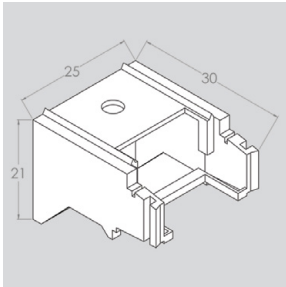

PROFILE 825

8 MM

25 MM

Fischer[®]

ATTACHMENTS

Ceiling bracket

L bracket for wall mounting

Plastic wall bracket

End cap

Glider

Other attachments: On request.

MOUNTING

Plastic wall bracket 3 cm

Plastic wall bracket 5 cm

Wall mounting bracket
X= 3,5,7,9,12,14,16,20 cm

SPECIFICATIONS

RAIL	Extruded aluminium.
DIMENSIONS	Width 8 mm, height 25 mm.
SYSTEM COLOUR	Standard RAL 9010, RAL 9005, or silver. RAL special colour is available on request.
MAXIMUM WIDTH	6 metres (depending on fabric weight).
EXTENSION	Not suitable.
CURTAIN WEIGHT	Light to medium-heavy.
MIN. BENDING RADIUS	12 cm.