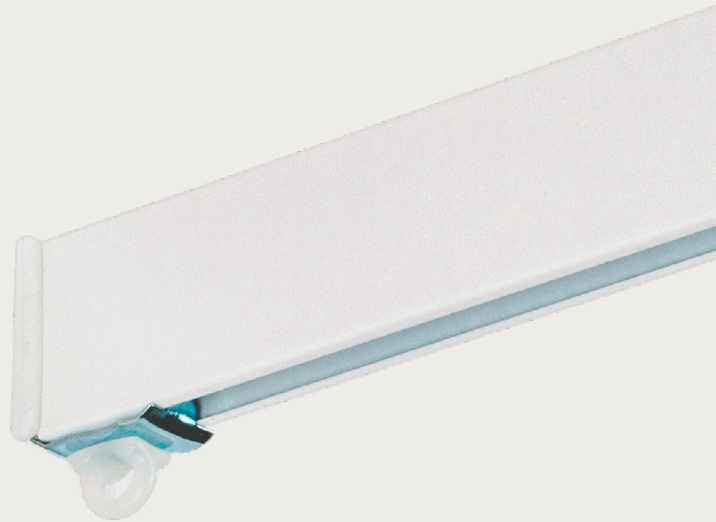

PROFILE 825

8 MM

25 MM

Fischer[®]

ATTACHMENTS

Ceiling bracket

L bracket for wall mounting

Plastic wall bracket

End cap

Glider

Other attachments: On request.

MOUNTING

Plastic wall bracket 3 cm

Plastic wall bracket 5 cm

Wall mounting bracket
X= 3,5,7,9,12,14,16,20 cm

SPECIFICATIONS

RAIL	Extruded aluminium.
DIMENSIONS	Width 8 mm, height 25 mm.
SYSTEM COLOUR	Standard RAL 9010, RAL 9005, or silver. RAL special colour is available on request.
MAXIMUM WIDTH	6 metres (depending on fabric weight).
EXTENSION	Not suitable.
CURTAIN WEIGHT	Light to medium-heavy.
MIN. BENDING RADIUS	12 cm.