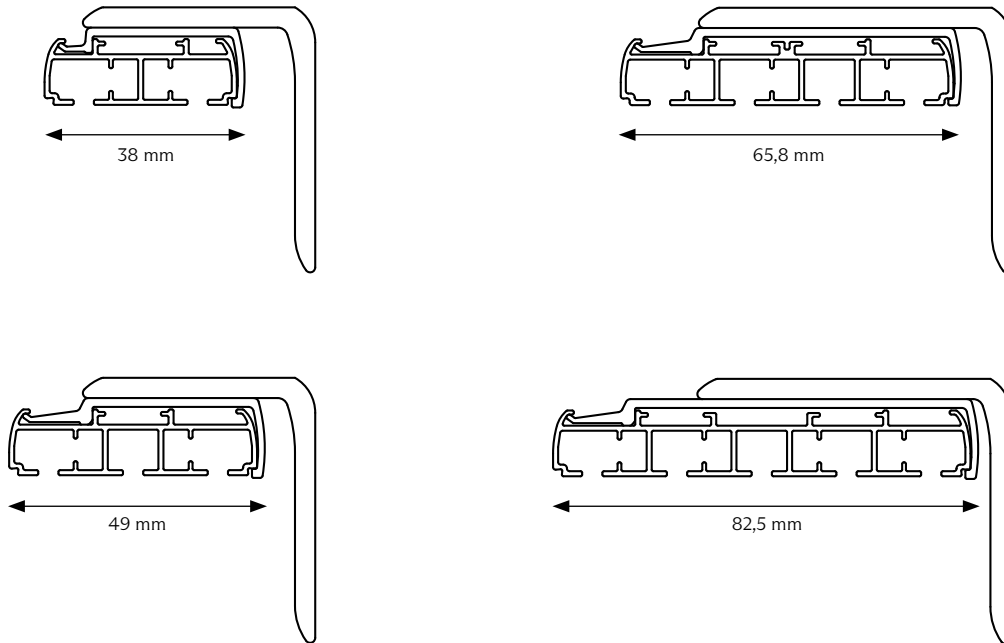

PANEL BLINDS

Fischer[®]

PANEL BLINDS

Fischer panel blinds are available with a selection of fabrics mounted on an aluminium track featuring Velcro attachment. Choose between sewn-on Velcro strips or a visible top and bottom profile. Additionally, Fischer panel blinds offer various operation methods: manual, cord, or motor.

SPECIFICATIONS

TRACK	100% aluminium.		
STRIP	Specially manufactured polyester strip.		
BOTTOM PROFILE	100% aluminium.		
PANEL	According to the collection. Can be supplied with ready-made roller blind textile or with your own textile.		
OPERATION	Manual, cord, or motor.		
GUIDING DIMENSIONS	Manual:	Minimum width 20 cm	Maximum width 580 cm* Maximum height 400 cm
	Cord:	Minimum width 20 cm	Maximum width 580 cm Maximum height 400 cm
	Motor:	Minimum width 65 cm	Maximum width 580 cm Maximum height 400 cm

*Maximum width can increase by coupling tracks together.